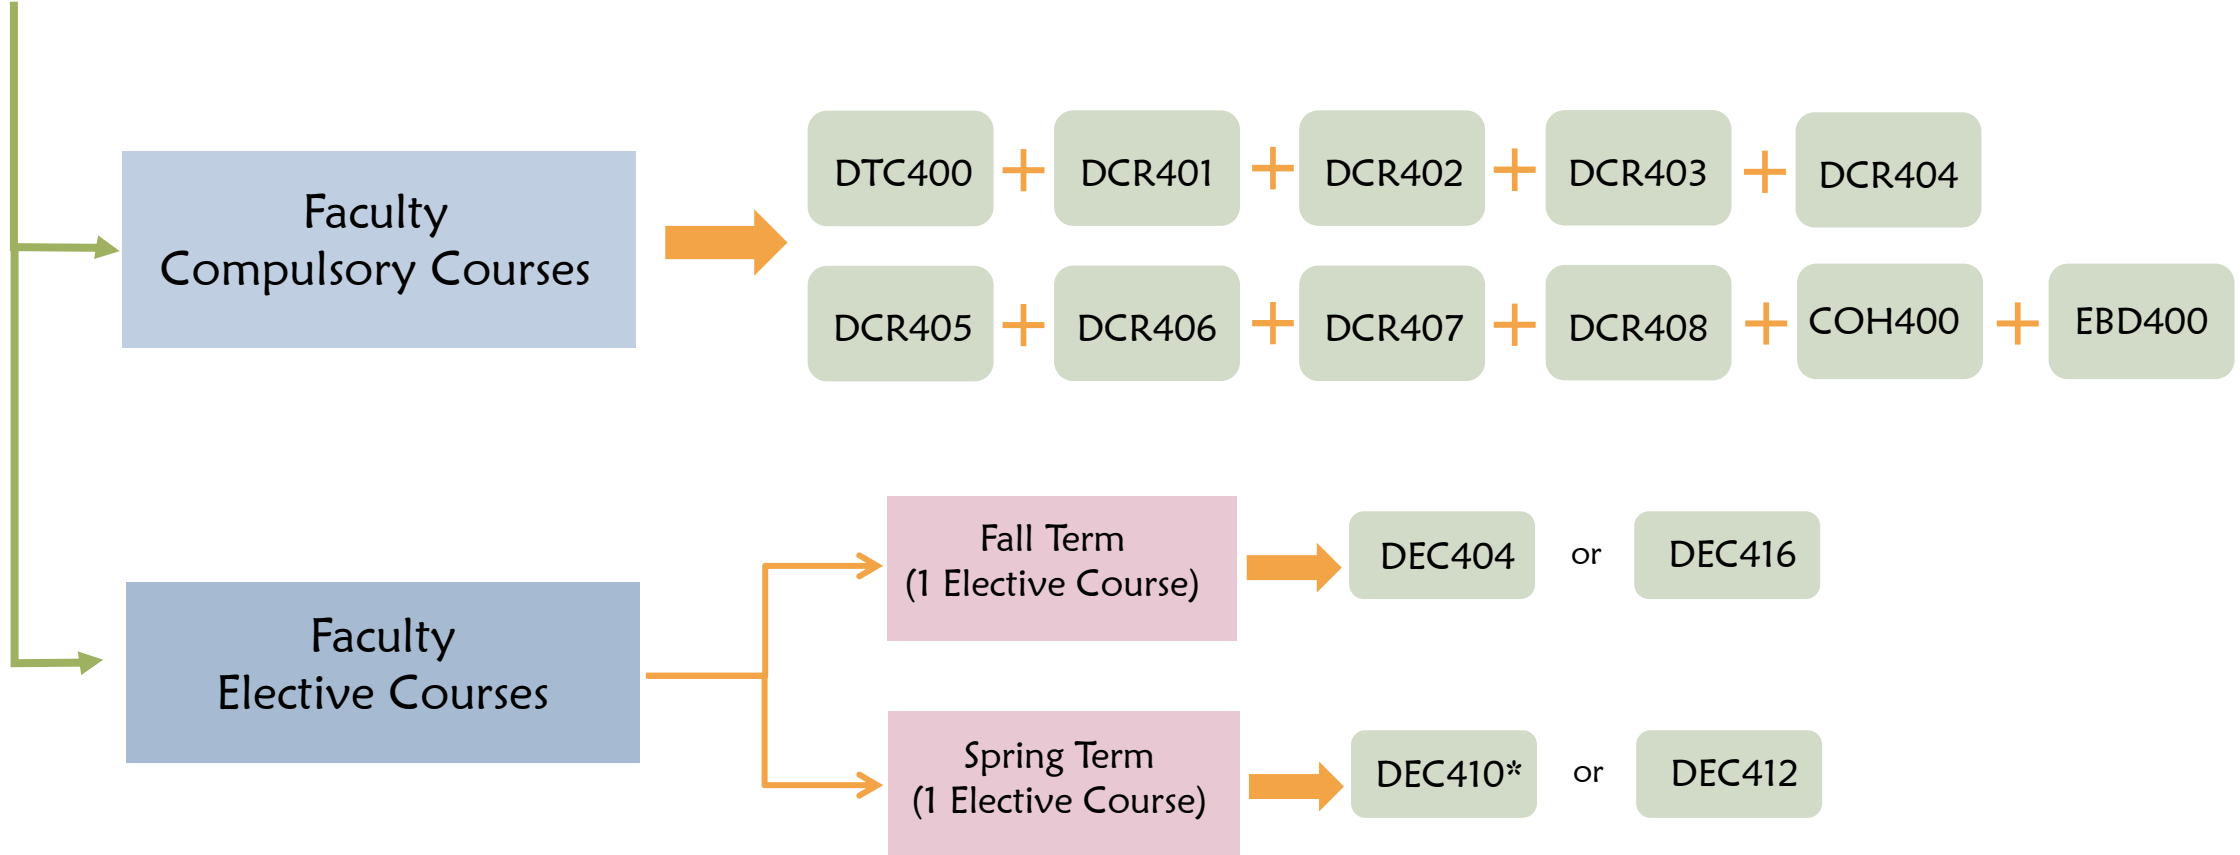

veya

DSD415

YEAR 4 ENGLISH PROGRAM

2022-2023

Student succeeded from DTC300 and DPC300

*DEC410 course is given within the scope of flipped learning. Students who will choose the course must open an account at <https://flippedlearning.neu.edu.tr/> and enroll the relevant course.