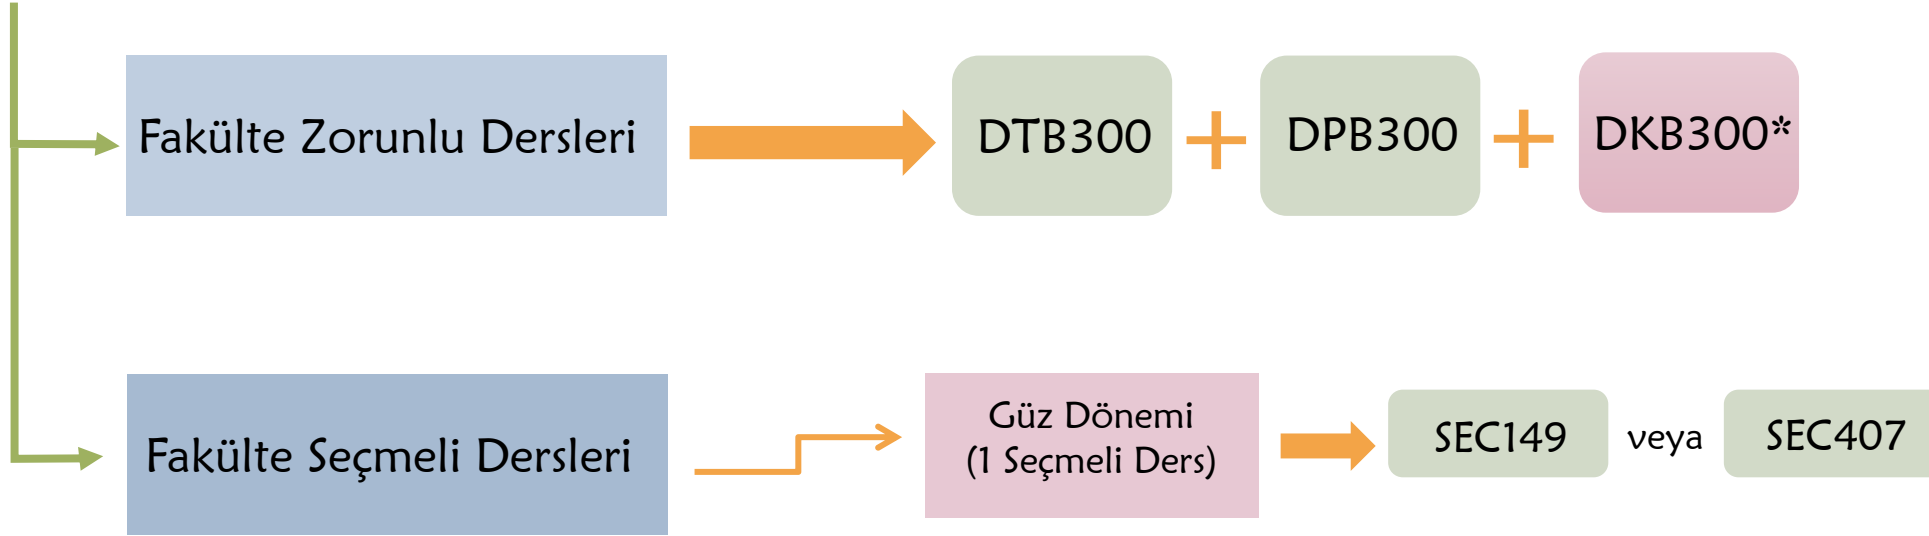

Student failed from DPC200

Student failed from both DTC200 and DPC200

*Will be available to select in the Spring Term.

YAKIN DOĞU ÜNİVERSİTESİ
DİŞ HEKİMLİĞİ FAKÜLTESİ

3. SINIF TÜRKÇE PROGRAMI

2023-2024

Öğrenci DTB200 ve DPB200'den başarılı